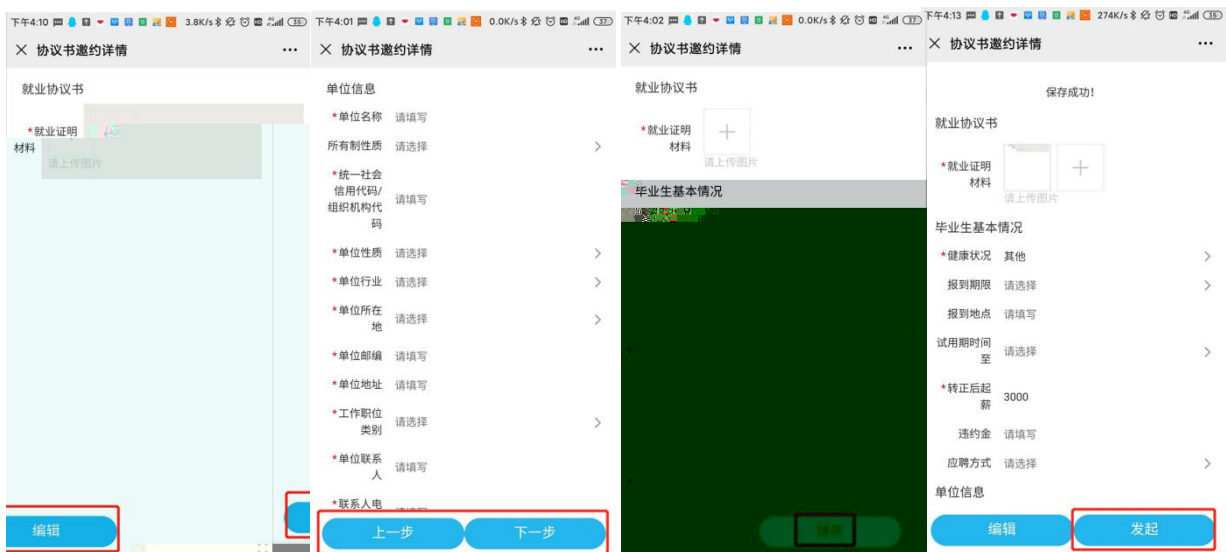

# 作：( )

一：关 业公众， 个人中

二：， 击“三 协 ”—— 击“ ”—— 击“ ”  
写 关内，全 写，，， 击“保 ”——保 功，  
击 交。

三： ， （会 到 信 ） 以  
印。协 书 印 事：一 勾 “ ”

The image shows a two-part screenshot of a web application. The top part is a user profile page for '宋凯文' (Song Kaiwen), a 2020 undergraduate graduate from the Management College. It features a sidebar with navigation options like '求职招聘' (Job Recruitment) and '我的协议书' (My Agreement). The main content area has a dark background with a '打印' (Print) button highlighted by a red box. The bottom part of the image shows a print preview window with a white background and a dark blue header. It contains a document titled '云联意大学-就业协议书打印' and a '打印' (Print) button. A red box highlights a checkbox in the print preview area.