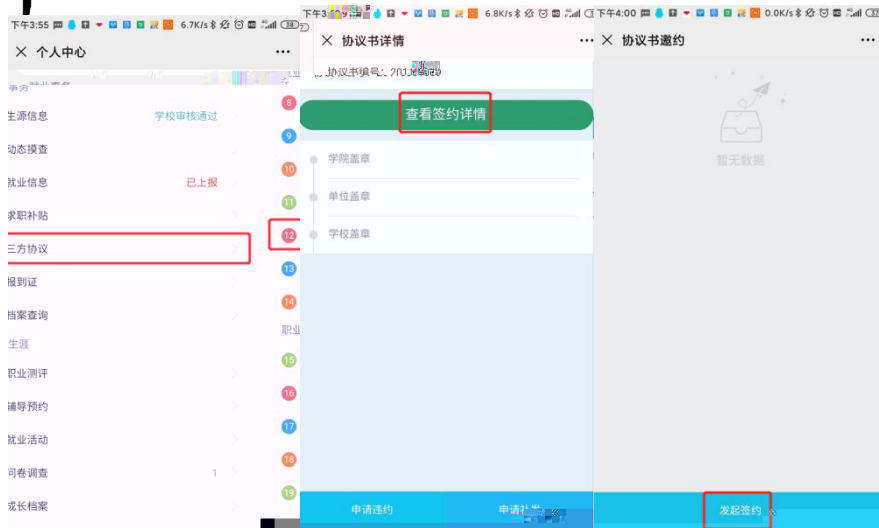

# 作：( )

一：关 业公众， 个人中

二：， 击“三 协 ”—— 击“ ”—— 击“ ”  
写 关内，全 写，，， 击“保 ”——保 功，  
击 交。

三： ， （会 到 信 ） 以  
印。协 书 印 事：一 勾 “ ”

The image shows a two-part screenshot of a web application. The top part is a user profile page for '宋凯文' (Song Kaiwen), a 2020 undergraduate graduate from the Management College. It features a sidebar with navigation options like '求职招聘' (Job Recruitment) and '我的协议书' (My Agreement). The main content area has a dark background with a '打印' (Print) button highlighted by a red box. The bottom part of the image shows a print preview window with a white background and a dark blue header. It contains a document titled '云联意大学-就业协议书打印' and a '打印' (Print) button. A red box highlights a checkbox in the print preview area.