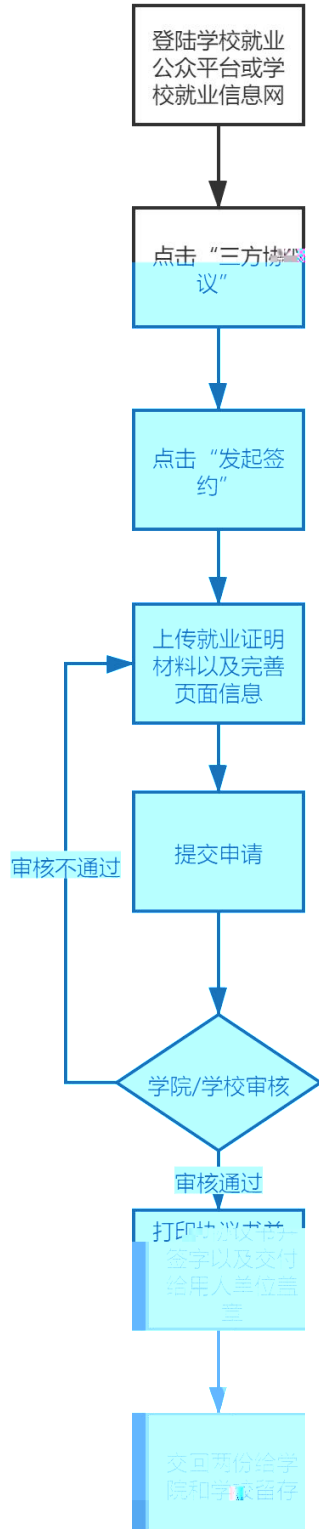

件

# 作：( )

一：关 业公众， 个人中

二：， 击“三 协 ”—— 击“ ”—— 击“ ”  
写 关内，全 写，，， 击“保 ”——保 功，  
击 交。

三： ， （会 到 信 ） 以  
印。协 书 印 事：一 勾 “ ”

The image shows a two-part screenshot of a web application. The top part is a user profile page for '宋凯文' (Song Kaiwen), a 2020 undergraduate graduate from the Management College. It features a sidebar with navigation options like '求职招聘' (Job Recruitment) and '我的协议书' (My Agreement). The main content area has a dark background with a '打印' (Print) button highlighted by a red box. The bottom part of the image shows a print preview window with a white background and a dark blue header. It contains a document titled '云联意大学-就业协议书打印' and a '打印' (Print) button. A red box highlights a checkbox in the print preview area.