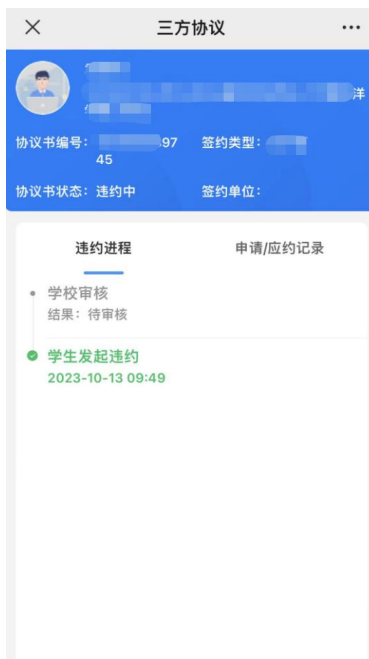

协议书之，不与单位作，
单位，与前人单位，一，入“三
协”击“”，上传关，
再。之，【】中。